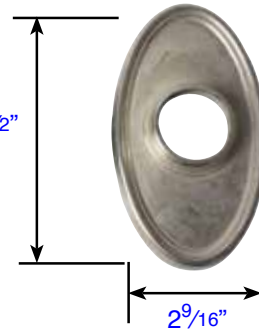

Cortina Lever (C)

Rope Lever (RL)

Luzern Lever (LU)

Door Thickness Specifications:

- Standard Door Thickness: 1 1/4" - 2 1/16"
- Extended Door Thickness Range: 2 1/16" - 2 3/4"

- * Specify Door Thickness when ordering
- * Extension Kit not available separately

Door Thickness Specifications:

- Standard Door Thickness: 1 1/4" - 2 1/16"
- Extended Door Thickness Range: 2 1/16" - 2 3/4"

- * Specify Door Thickness when ordering
- * Extension Kit not available separately

Door Thickness Specifications:

- Standard Door Thickness: 1¹/₄" - 2¹/₁₆"
- Extended Door Thickness Range: 2¹/₁₆" - 2³/₄"

- * Specify Door Thickness when ordering
- * Extension Kit not available separately

3/4" Thickness

4 1/2"

3/4" Thickness