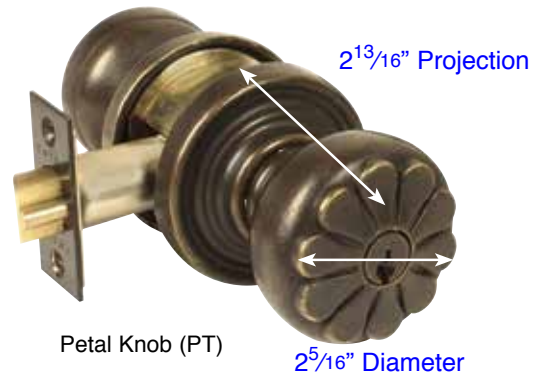

Disk Key-in Rosette

Square Key-in Rosette

Modern Rectangular Key-in Rosette

• Space between rosette and knob is approx. 1"

Waverly Knob (W)

• Space between rosette and knob is approx. 1"

Rope Knob (RK)

• Space between rosette and knob is approx. 1"

Round Knob (ROU)

Door Thickness Specifications:

- Standard Door Thickness: 1 1/4" - 2 1/16"
- Extended Door Thickness Range: 2 1/16" - 2 3/4"

- * Specify Door Thickness when ordering
- * Extension Kit not available separately

Cortina Lever (C)

Rope Lever (RL)

Luzern Lever (LU)

Door Thickness Specifications:

- Standard Door Thickness: 1 1/4" - 2 1/16"
- Extended Door Thickness Range: 2 1/16" - 2 3/4"

- * Specify Door Thickness when ordering
- * Extension Kit not available separately

Door Thickness Specifications:

- Standard Door Thickness: 1 1/4" - 2 1/16"
- Extended Door Thickness Range: 2 1/16" - 2 3/4"

- * Specify Door Thickness when ordering
- * Extension Kit not available separately