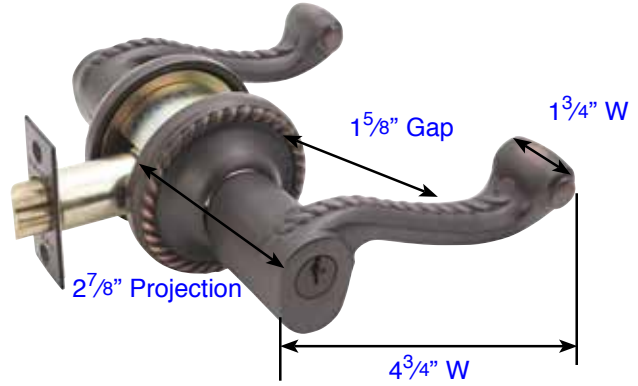

Disk Key-in Rosette

Square Key-in Rosette

Modern Rectangular Key-in Rosette

• Space between rosette and knob is approx. 1"

Waverly Knob (W)

• Space between rosette and knob is approx. 1"

Rope Knob (RK)

• Space between rosette and knob is approx. 1"

Round Knob (ROU)

Door Thickness Specifications:

- Standard Door Thickness: 1 1/4" - 2 1/16"
- Extended Door Thickness Range: 2 1/16" - 2 3/4"

- * Specify Door Thickness when ordering
- * Extension Kit not available separately

Cortina Lever (C)

Rope Lever (RL)

Luzern Lever (LU)

Door Thickness Specifications:

- Standard Door Thickness: 1 1/4" - 2 1/16"
- Extended Door Thickness Range: 2 1/16" - 2 3/4"

- * Specify Door Thickness when ordering
- * Extension Kit not available separately