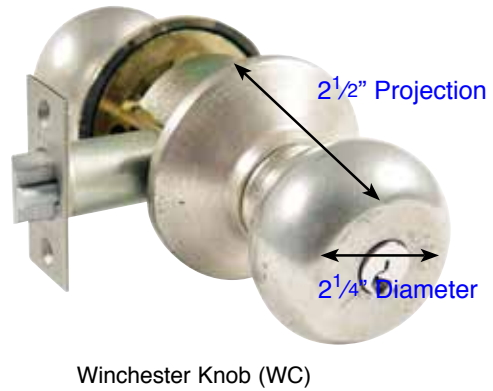

Disc Key-in
Rosette

Helios Lever (HLO)

Door Thickness Specifications:

- Standard Door Thickness: 1 1/4" - 2 1/16"
- Extended Door Thickness Range: 2 1/16" - 2 3/4"

* Specify Door Handing and Thickness when ordering
* For thicker doors, must order with Extension Kit

Disk Key-in Rosette

Square Key-in Rosette

Modern Rectangular Key-in Rosette

• Space between rosette and knob is approx. 1"

Waverly Knob (W)

• Space between rosette and knob is approx. 1"

Rope Knob (RK)

• Space between rosette and knob is approx. 1"

Round Knob (ROU)

Door Thickness Specifications:

- Standard Door Thickness: 1 1/4" - 2 1/16"
- Extended Door Thickness Range: 2 1/16" - 2 3/4"

- * Specify Door Thickness when ordering
- * Extension Kit not available separately

Cortina Lever (C)

Rope Lever (RL)

Luzern Lever (LU)

Door Thickness Specifications:

- Standard Door Thickness: 1 1/4" - 2 1/16"
- Extended Door Thickness Range: 2 1/16" - 2 3/4"

- * Specify Door Thickness when ordering
- * Extension Kit not available separately