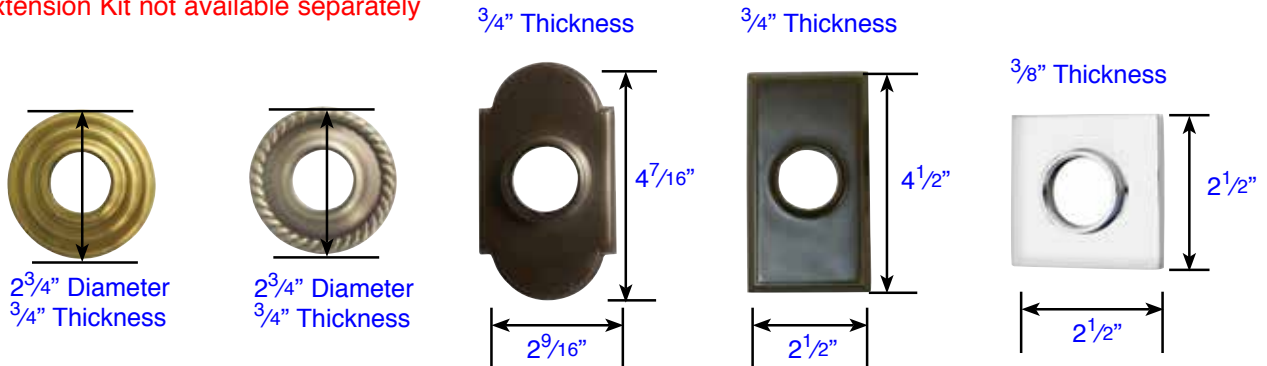

Disk Key-in Rosette

Square Key-in Rosette

Modern Rectangular Key-in Rosette

• Space between rosette and knob is approx. 1"

Waverly Knob (W)

• Space between rosette and knob is approx. 1"

Rope Knob (RK)

• Space between rosette and knob is approx. 1"

Round Knob (ROU)

Door Thickness Specifications:

- Standard Door Thickness: 1 1/4" - 2 1/16"
- Extended Door Thickness Range: 2 1/16" - 2 3/4"

- * Specify Door Thickness when ordering
- * Extension Kit not available separately

Cortina Lever (C)

Rope Lever (RL)

Luzern Lever (LU)

Door Thickness Specifications:

- Standard Door Thickness: 1 1/4" - 2 1/16"
- Extended Door Thickness Range: 2 1/16" - 2 3/4"

- * Specify Door Thickness when ordering
- * Extension Kit not available separately