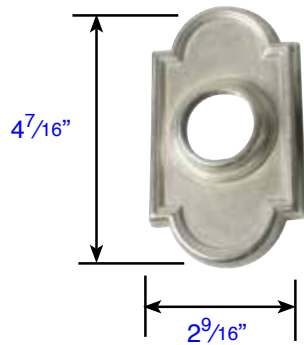

Disc Key-in
Rosette

Helios Lever (HLO)

Door Thickness Specifications:

- Standard Door Thickness: 1 1/4" - 2 1/16"
- Extended Door Thickness Range: 2 1/16" - 2 3/4"

* Specify Door Handing and Thickness when ordering
* For thicker doors, must order with Extension Kit

Cortina Lever (C)

Rope Lever (RL)

Luzern Lever (LU)

Door Thickness Specifications:

- Standard Door Thickness: 1 1/4" - 2 1/16"
- Extended Door Thickness Range: 2 1/16" - 2 3/4"

- * Specify Door Thickness when ordering
- * Extension Kit not available separately

Door Thickness Specifications:

- Standard Door Thickness: 1 1/4" - 2 1/16"
- Extended Door Thickness Range: 2 1/16" - 2 3/4"

- * Specify Door Thickness when ordering
- * Extension Kit not available separately

Door Thickness Specifications:

- Standard Door Thickness: 1¹/₄" - 2¹/₁₆"
- Extended Door Thickness Range: 2¹/₁₆" - 2³/₄"

- * Specify Door Thickness when ordering
- * Extension Kit not available separately