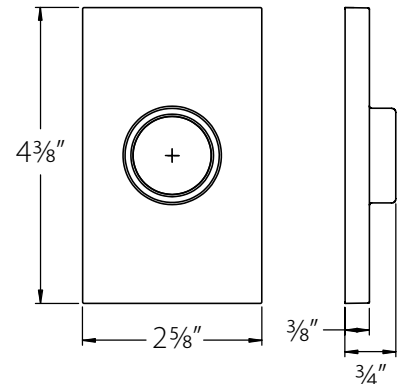

Hanover Lever (HN)

Door Thickness Specifications:

- Standard Door Thickness: 1 1/4" - 2 1/16"
- Extended Door Thickness Range: 2 1/16" - 2 3/4"

* Specify Door Thickness when ordering

* For thicker doors, must order with Extension Kit

Disc Key-in
Rosette

Helios Lever (HLO)

Door Thickness Specifications:

- Standard Door Thickness: 1 1/4" - 2 1/16"
- Extended Door Thickness Range: 2 1/16" - 2 3/4"

* Specify Door Handing and Thickness when ordering
* For thicker doors, must order with Extension Kit

Disk Key-in Rosette

Square Key-in Rosette

Modern Rectangular Key-in Rosette

• Space between rosette and knob is approx. 1"

Waverly Knob (W)

• Space between rosette and knob is approx. 1"

Rope Knob (RK)

• Space between rosette and knob is approx. 1"

Round Knob (ROU)

Door Thickness Specifications:

- Standard Door Thickness: 1 1/4" - 2 1/16"
- Extended Door Thickness Range: 2 1/16" - 2 3/4"

- * Specify Door Thickness when ordering
- * Extension Kit not available separately