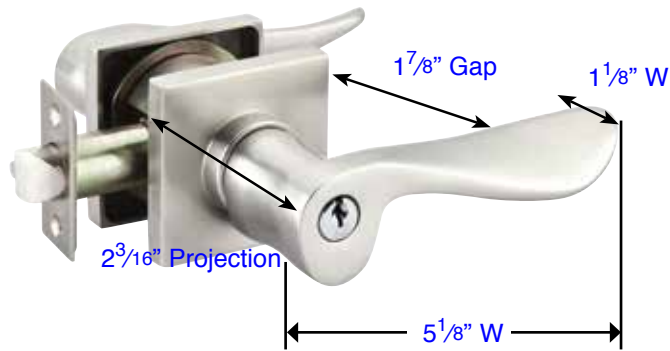

Disk Key-in Rosette

Square Key-in Rosette

Modern Rectangular Key-in Rosette

• Space between rosette and knob is approx. 1"

Waverly Knob (W)

• Space between rosette and knob is approx. 1"

Rope Knob (RK)

• Space between rosette and knob is approx. 1"

Round Knob (ROU)

Door Thickness Specifications:

- Standard Door Thickness: 1 1/4" - 2 1/16"
- Extended Door Thickness Range: 2 1/16" - 2 3/4"

- * Specify Door Thickness when ordering
- * Extension Kit not available separately

Cortina Lever (C)

Rope Lever (RL)

Luzern Lever (LU)

Door Thickness Specifications:

- Standard Door Thickness: 1 1/4" - 2 1/16"
- Extended Door Thickness Range: 2 1/16" - 2 3/4"

- * Specify Door Thickness when ordering
- * Extension Kit not available separately