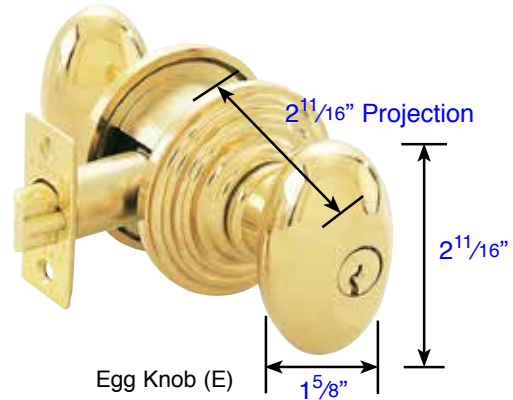

Disc Key-in
Rosette

Helios Lever (HLO)

Door Thickness Specifications:

- Standard Door Thickness: 1 1/4" - 2 1/16"
- Extended Door Thickness Range: 2 1/16" - 2 3/4"

* Specify Door Handing and Thickness when ordering
* For thicker doors, must order with Extension Kit

Disk Key-in Rosette

Square Key-in Rosette

Modern Rectangular Key-in Rosette

• Space between rosette and knob is approx. 1"

Waverly Knob (W)

• Space between rosette and knob is approx. 1"

Rope Knob (RK)

• Space between rosette and knob is approx. 1"

Round Knob (ROU)

Door Thickness Specifications:

- Standard Door Thickness: 1 1/4" - 2 1/16"
- Extended Door Thickness Range: 2 1/16" - 2 3/4"

- * Specify Door Thickness when ordering
- * Extension Kit not available separately

Cortina Lever (C)

Rope Lever (RL)

Luzern Lever (LU)

Door Thickness Specifications:

- Standard Door Thickness: 1 1/4" - 2 1/16"
- Extended Door Thickness Range: 2 1/16" - 2 3/4"

- * Specify Door Thickness when ordering
- * Extension Kit not available separately