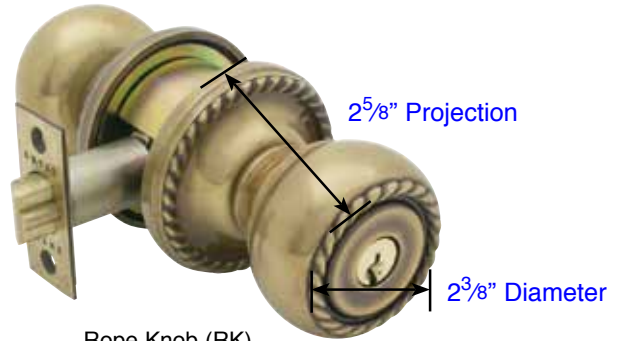

Disc Key-in
Rosette

Helios Lever (HLO)

Door Thickness Specifications:

- Standard Door Thickness: 1 1/4" - 2 1/16"
- Extended Door Thickness Range: 2 1/16" - 2 3/4"

* Specify Door Handing and Thickness when ordering
* For thicker doors, must order with Extension Kit

Disk Key-in Rosette

Square Key-in Rosette

Modern Rectangular Key-in Rosette

• Space between rosette and knob is approx. 1"

Waverly Knob (W)

• Space between rosette and knob is approx. 1"

Rope Knob (RK)

• Space between rosette and knob is approx. 1"

Round Knob (ROU)

Door Thickness Specifications:

- Standard Door Thickness: 1 1/4" - 2 1/16"
- Extended Door Thickness Range: 2 1/16" - 2 3/4"

- * Specify Door Thickness when ordering
- * Extension Kit not available separately

Cortina Lever (C)

Rope Lever (RL)

Luzern Lever (LU)

Door Thickness Specifications:

- Standard Door Thickness: 1 1/4" - 2 1/16"
- Extended Door Thickness Range: 2 1/16" - 2 3/4"

- * Specify Door Thickness when ordering
- * Extension Kit not available separately