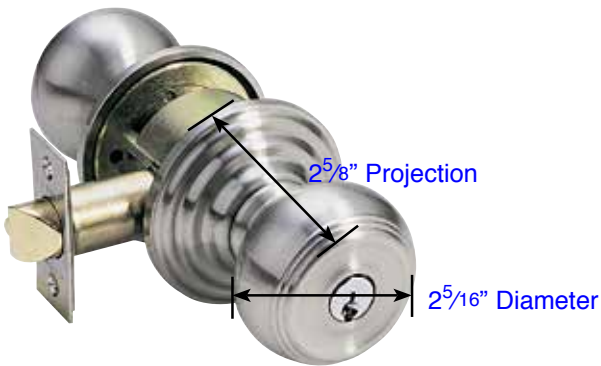

Disc Key-in
Rosette

Helios Lever (HLO)

Door Thickness Specifications:

- Standard Door Thickness: 1 1/4" - 2 1/16"
- Extended Door Thickness Range: 2 1/16" - 2 3/4"

* Specify Door Handing and Thickness when ordering
* For thicker doors, must order with Extension Kit

Disk Key-in Rosette

Square Key-in Rosette

Modern Rectangular Key-in Rosette

• Space between rosette and knob is approx. 1"

Waverly Knob (W)

• Space between rosette and knob is approx. 1"

Rope Knob (RK)

• Space between rosette and knob is approx. 1"

Round Knob (ROU)

Door Thickness Specifications:

- Standard Door Thickness: 1 1/4" - 2 1/16"
- Extended Door Thickness Range: 2 1/16" - 2 3/4"

- * Specify Door Thickness when ordering
- * Extension Kit not available separately

Cortina Lever (C)

Rope Lever (RL)

Luzern Lever (LU)

Door Thickness Specifications:

- Standard Door Thickness: 1 1/4" - 2 1/16"
- Extended Door Thickness Range: 2 1/16" - 2 3/4"

- * Specify Door Thickness when ordering
- * Extension Kit not available separately