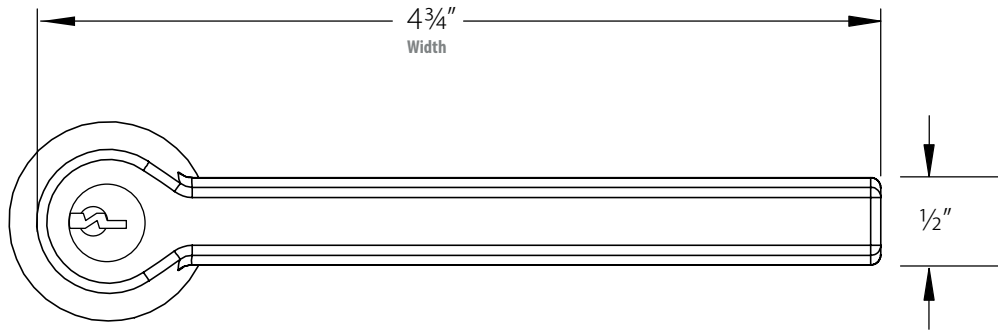

Hanover Lever (HN)

Door Thickness Specifications:

- Standard Door Thickness: 1 1/4" - 2 1/16"
- Extended Door Thickness Range: 2 1/16" - 2 3/4"

* Specify Door Thickness when ordering

* For thicker doors, must order with Extension Kit

Disc Key-in
Rosette

Helios Lever (HLO)

Door Thickness Specifications:

- Standard Door Thickness: 1 1/4" - 2 1/16"
- Extended Door Thickness Range: 2 1/16" - 2 3/4"

* Specify Door Handing and Thickness when ordering
* For thicker doors, must order with Extension Kit

Disk Key-in Rosette

Square Key-in Rosette

Modern Rectangular Key-in Rosette

• Space between rosette and knob is approx. 1"

Waverly Knob (W)

• Space between rosette and knob is approx. 1"

Rope Knob (RK)

• Space between rosette and knob is approx. 1"

Cortina Lever (C)

Rope Lever (RL)

Luzern Lever (LU)

Door Thickness Specifications:

- Standard Door Thickness: 1 1/4" - 2 1/16"
- Extended Door Thickness Range: 2 1/16" - 2 3/4"

- * Specify Door Thickness when ordering
- * Extension Kit not available separately