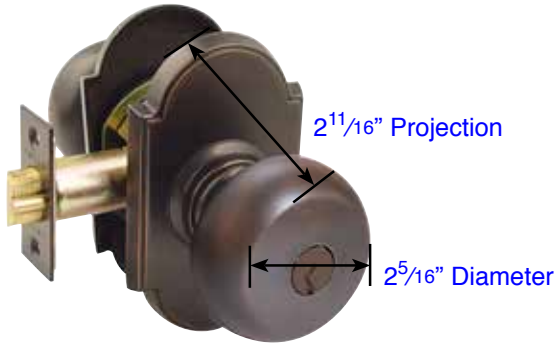

Disc Key-in
Rosette

Helios Lever (HLO)

Door Thickness Specifications:

- Standard Door Thickness: 1 1/4" - 2 1/16"
- Extended Door Thickness Range: 2 1/16" - 2 3/4"

* Specify Door Handing and Thickness when ordering
* For thicker doors, must order with Extension Kit

Disk Key-in Rosette

Square Key-in Rosette

Modern Rectangular Key-in Rosette

• Space between rosette and knob is approx. 1"

Waverly Knob (W)

• Space between rosette and knob is approx. 1"

Rope Knob (RK)

• Space between rosette and knob is approx. 1"

Round Knob (ROU)

Door Thickness Specifications:

- Standard Door Thickness: 1 1/4" - 2 1/16"
- Extended Door Thickness Range: 2 1/16" - 2 3/4"

- * Specify Door Thickness when ordering
- * Extension Kit not available separately

Cortina Lever (C)

Rope Lever (RL)

Luzern Lever (LU)

Door Thickness Specifications:

- Standard Door Thickness: 1 1/4" - 2 1/16"
- Extended Door Thickness Range: 2 1/16" - 2 3/4"

- * Specify Door Thickness when ordering
- * Extension Kit not available separately