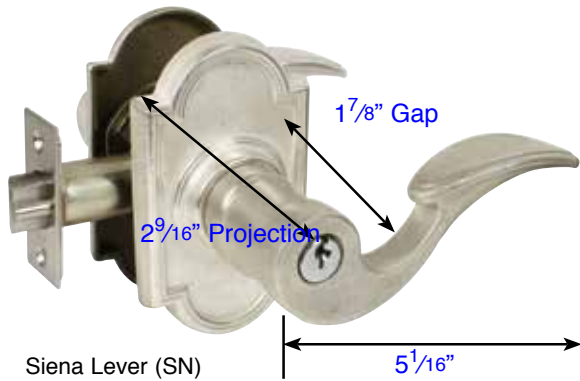

Round Knob (ROU)

Door Thickness Specifications:

- Standard Door Thickness: 1 1/4" - 2 1/16"
- Extended Door Thickness Range: 2 1/16" - 2 3/4"

- * Specify Door Thickness when ordering
- * Extension Kit not available separately

Cortina Lever (C)

Rope Lever (RL)

Luzern Lever (LU)

Door Thickness Specifications:

- Standard Door Thickness: 1 1/4" - 2 1/16"
- Extended Door Thickness Range: 2 1/16" - 2 3/4"

- * Specify Door Thickness when ordering
- * Extension Kit not available separately

Door Thickness Specifications:

- Standard Door Thickness: 1 1/4" - 2 1/16"
- Extended Door Thickness Range: 2 1/16" - 2 3/4"

- * Specify Door Thickness when ordering
- * Extension Kit not available separately