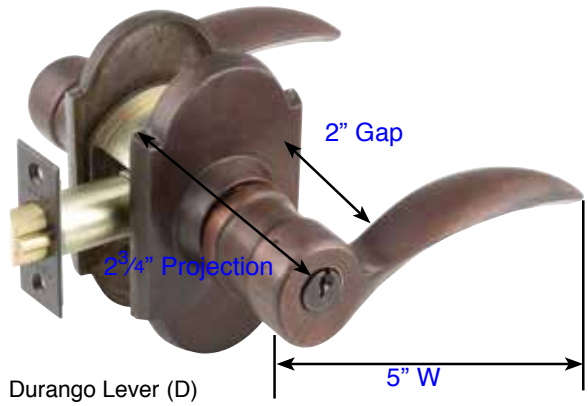

Round Knob (ROU)

Door Thickness Specifications:

- Standard Door Thickness: 1 1/4" - 2 1/16"
- Extended Door Thickness Range: 2 1/16" - 2 3/4"

- * Specify Door Thickness when ordering
- * Extension Kit not available separately

Cortina Lever (C)

Rope Lever (RL)

Luzern Lever (LU)

Door Thickness Specifications:

- Standard Door Thickness: 1 1/4" - 2 1/16"
- Extended Door Thickness Range: 2 1/16" - 2 3/4"

- * Specify Door Thickness when ordering
- * Extension Kit not available separately