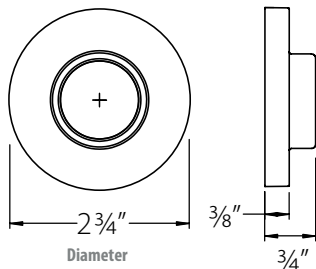

Hanover Lever (HN)

Door Thickness Specifications:

- Standard Door Thickness: 1 1/4" - 2 1/16"
- Extended Door Thickness Range: 2 1/16" - 2 3/4"

* Specify Door Thickness when ordering

* For thicker doors, must order with Extension Kit

Disc Key-in
Rosette

Helios Lever (HLO)

Door Thickness Specifications:

- Standard Door Thickness: 1 1/4" - 2 1/16"
- Extended Door Thickness Range: 2 1/16" - 2 3/4"

* Specify Door Handing and Thickness when ordering
* For thicker doors, must order with Extension Kit

Disk Key-in Rosette

Square Key-in Rosette

Modern Rectangular Key-in Rosette

• Space between rosette and knob is approx. 1"

Waverly Knob (W)

• Space between rosette and knob is approx. 1"

Rope Knob (RK)

• Space between rosette and knob is approx. 1"

Cortina Lever (C)

Rope Lever (RL)

Luzern Lever (LU)

Door Thickness Specifications:

- Standard Door Thickness: 1 1/4" - 2 1/16"
- Extended Door Thickness Range: 2 1/16" - 2 3/4"

- * Specify Door Thickness when ordering
- * Extension Kit not available separately