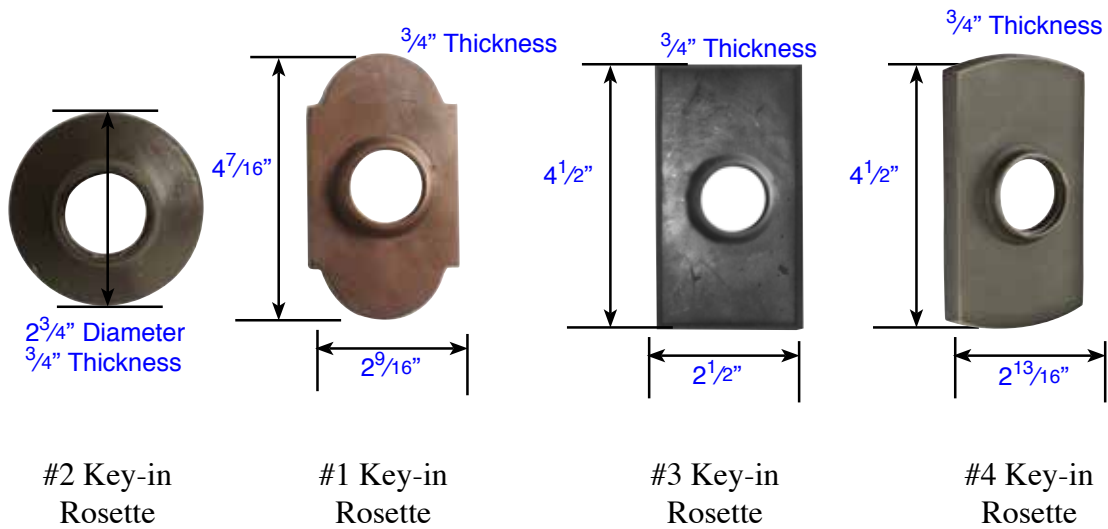

Door Thickness Specifications:

- Standard Door Thickness: 1 1/4" - 2 1/16"
- Extended Door Thickness Range: 2 1/16" - 2 3/4"

- Specify Door Thickness when ordering
- Extension Kit not available separately