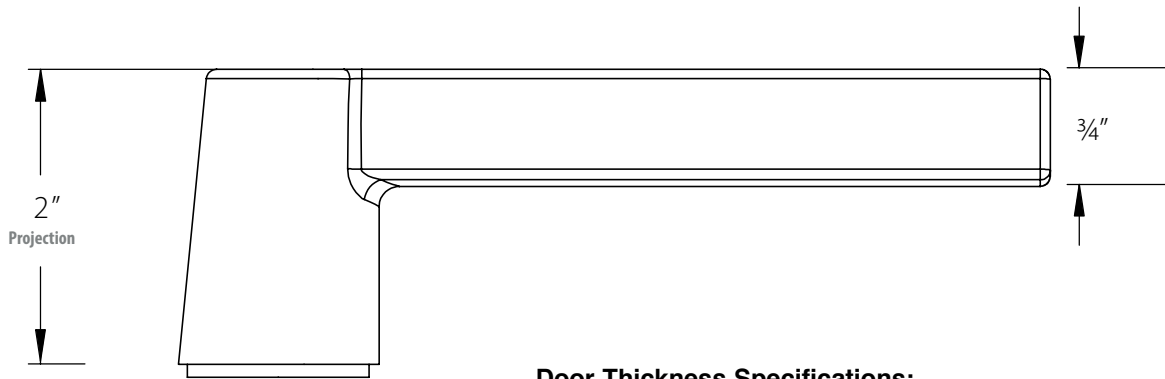

Hanover Lever (HN)

Door Thickness Specifications:

- Standard Door Thickness: 1 1/4" - 2 1/16"
- Extended Door Thickness Range: 2 1/16" - 2 3/4"

* Specify Door Thickness when ordering

* For thicker doors, must order with Extension Kit

Disc Key-in
Rosette

Helios Lever (HLO)

Door Thickness Specifications:

- Standard Door Thickness: 1 1/4" - 2 1/16"
- Extended Door Thickness Range: 2 1/16" - 2 3/4"

* Specify Door Handing and Thickness when ordering
* For thicker doors, must order with Extension Kit

Disk Key-in Rosette

Square Key-in Rosette

Modern Rectangular Key-in Rosette

• Space between rosette and knob is approx. 1"

Waverly Knob (W)

• Space between rosette and knob is approx. 1"

Rope Knob (RK)

• Space between rosette and knob is approx. 1"

Cortina Lever (C)

Rope Lever (RL)

Luzern Lever (LU)

Door Thickness Specifications:

- Standard Door Thickness: 1 1/4" - 2 1/16"
- Extended Door Thickness Range: 2 1/16" - 2 3/4"

- * Specify Door Thickness when ordering
- * Extension Kit not available separately