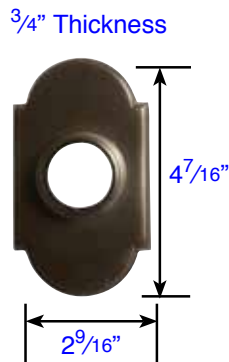

Disc Key-in
Rosette

Helios Lever (HLO)

Door Thickness Specifications:

- Standard Door Thickness: 1 1/4" - 2 1/16"
- Extended Door Thickness Range: 2 1/16" - 2 3/4"

* Specify Door Handing and Thickness when ordering
* For thicker doors, must order with Extension Kit

Round Knob (ROU)

Door Thickness Specifications:

- Standard Door Thickness: 1 1/4" - 2 1/16"
- Extended Door Thickness Range: 2 1/16" - 2 3/4"

- * Specify Door Thickness when ordering
- * Extension Kit not available separately

Cortina Lever (C)

Rope Lever (RL)

Luzern Lever (LU)

Door Thickness Specifications:

- Standard Door Thickness: 1 1/4" - 2 1/16"
- Extended Door Thickness Range: 2 1/16" - 2 3/4"

- * Specify Door Thickness when ordering
- * Extension Kit not available separately

Door Thickness Specifications:

- Standard Door Thickness: 1 1/4" - 2 1/16"
- Extended Door Thickness Range: 2 1/16" - 2 3/4"

- * Specify Door Thickness when ordering
- * Extension Kit not available separately