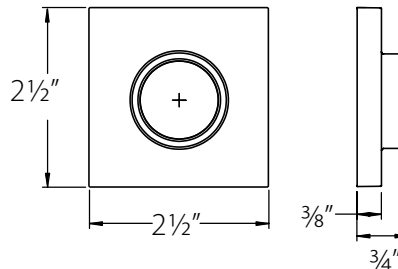

Hanover Lever (HN)

Door Thickness Specifications:

- Standard Door Thickness: 1 1/4" - 2 1/16"
- Extended Door Thickness Range: 2 1/16" - 2 3/4"

* Specify Door Thickness when ordering

* For thicker doors, must order with Extension Kit

Disc Key-in
Rosette

Helios Lever (HLO)

Door Thickness Specifications:

- Standard Door Thickness: 1 1/4" - 2 1/16"
- Extended Door Thickness Range: 2 1/16" - 2 3/4"

* Specify Door Handing and Thickness when ordering
* For thicker doors, must order with Extension Kit

Disk Key-in Rosette

Square Key-in Rosette

Modern Rectangular Key-in Rosette

• Space between rosette and knob is approx. 1"

Waverly Knob (W)

• Space between rosette and knob is approx. 1"

Rope Knob (RK)

• Space between rosette and knob is approx. 1"

Cortina Lever (C)

Rope Lever (RL)

Luzern Lever (LU)

Door Thickness Specifications:

- Standard Door Thickness: 1 1/4" - 2 1/16"
- Extended Door Thickness Range: 2 1/16" - 2 3/4"

- * Specify Door Thickness when ordering
- * Extension Kit not available separately