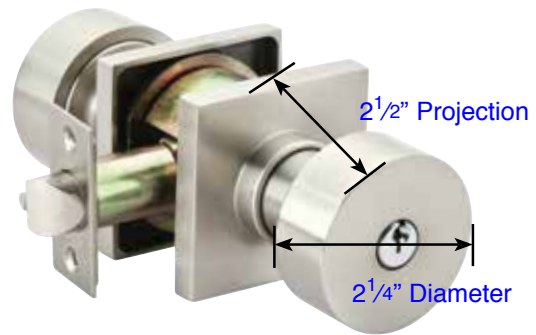

Disc Key-in
Rosette

Helios Lever (HLO)

Door Thickness Specifications:

- Standard Door Thickness: 1 1/4" - 2 1/16"
- Extended Door Thickness Range: 2 1/16" - 2 3/4"

* Specify Door Handing and Thickness when ordering
* For thicker doors, must order with Extension Kit

Disk Key-in Rosette

Square Key-in Rosette

Modern Rectangular Key-in Rosette

• Space between rosette and knob is approx. 1"

Waverly Knob (W)

• Space between rosette and knob is approx. 1"

Rope Knob (RK)

• Space between rosette and knob is approx. 1"

Round Knob (ROU)

Door Thickness Specifications:

- Standard Door Thickness: 1 1/4" - 2 1/16"
- Extended Door Thickness Range: 2 1/16" - 2 3/4"

- * Specify Door Thickness when ordering
- * Extension Kit not available separately

Cortina Lever (C)

Rope Lever (RL)

Luzern Lever (LU)

Door Thickness Specifications:

- Standard Door Thickness: 1 1/4" - 2 1/16"
- Extended Door Thickness Range: 2 1/16" - 2 3/4"

- * Specify Door Thickness when ordering
- * Extension Kit not available separately