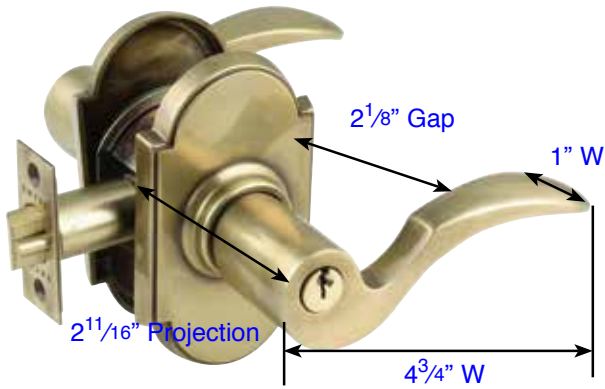

Disc Key-in
Rosette

Helios Lever (HLO)

Door Thickness Specifications:

- Standard Door Thickness: 1 1/4" - 2 1/16"
- Extended Door Thickness Range: 2 1/16" - 2 3/4"

* Specify Door Handing and Thickness when ordering
* For thicker doors, must order with Extension Kit

Disk Key-in Rosette

Square Key-in Rosette

Modern Rectangular Key-in Rosette

• Space between rosette and knob is approx. 1"

Waverly Knob (W)

• Space between rosette and knob is approx. 1"

Rope Knob (RK)

• Space between rosette and knob is approx. 1"

Round Knob (ROU)

Door Thickness Specifications:

- Standard Door Thickness: 1 1/4" - 2 1/16"
- Extended Door Thickness Range: 2 1/16" - 2 3/4"

- * Specify Door Thickness when ordering
- * Extension Kit not available separately

Cortina Lever (C)

Rope Lever (RL)

Luzern Lever (LU)

Door Thickness Specifications:

- Standard Door Thickness: 1 1/4" - 2 1/16"
- Extended Door Thickness Range: 2 1/16" - 2 3/4"

- * Specify Door Thickness when ordering
- * Extension Kit not available separately