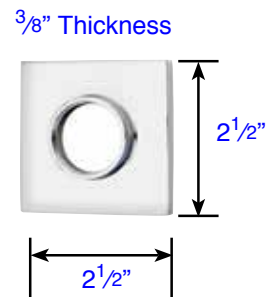

Disk Key-in Rosette

Square Key-in Rosette

Modern Rectangular Key-in Rosette

• Space between rosette and knob is approx. 1"

Waverly Knob (W)

• Space between rosette and knob is approx. 1"

Rope Knob (RK)

• Space between rosette and knob is approx. 1"

Cortina Lever (C)

Rope Lever (RL)

Luzern Lever (LU)

Door Thickness Specifications:

- Standard Door Thickness: 1 1/4" - 2 1/16"
- Extended Door Thickness Range: 2 1/16" - 2 3/4"

- * Specify Door Thickness when ordering
- * Extension Kit not available separately

Door Thickness Specifications:

- Standard Door Thickness: 1 1/4" - 2 1/16"
- Extended Door Thickness Range: 2 1/16" - 2 3/4"

- * Specify Door Thickness when ordering
- * Extension Kit not available separately