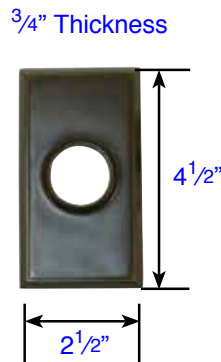

Disc Key-in
Rosette

Helios Lever (HLO)

Door Thickness Specifications:

- Standard Door Thickness: 1 1/4" - 2 1/16"
- Extended Door Thickness Range: 2 1/16" - 2 3/4"

* Specify Door Handing and Thickness when ordering
* For thicker doors, must order with Extension Kit

Disk Key-in Rosette

Square Key-in Rosette

Modern Rectangular Key-in Rosette

• Space between rosette and knob is approx. 1"

Waverly Knob (W)

• Space between rosette and knob is approx. 1"

Rope Knob (RK)

• Space between rosette and knob is approx. 1"

Cortina Lever (C)

Rope Lever (RL)

Luzern Lever (LU)

Door Thickness Specifications:

- Standard Door Thickness: 1 1/4" - 2 1/16"
- Extended Door Thickness Range: 2 1/16" - 2 3/4"

- * Specify Door Thickness when ordering
- * Extension Kit not available separately

Door Thickness Specifications:

- Standard Door Thickness: 1 1/4" - 2 1/16"
- Extended Door Thickness Range: 2 1/16" - 2 3/4"

- * Specify Door Thickness when ordering
- * Extension Kit not available separately