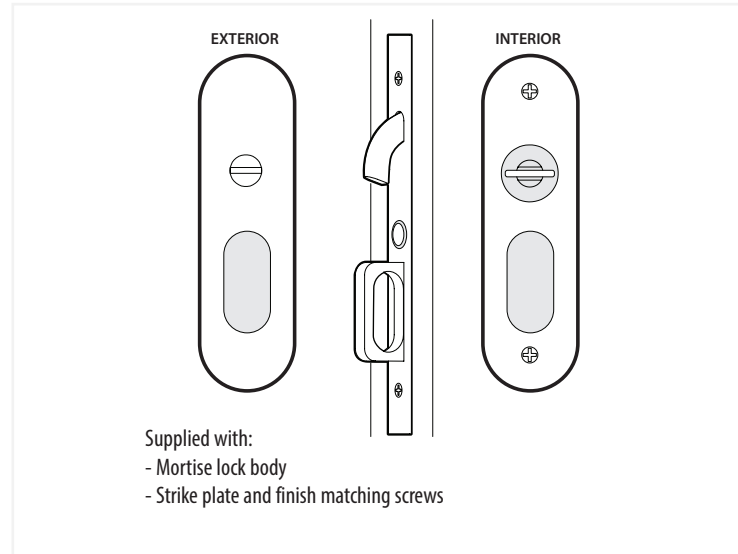

Narrow Oval Pocket Door Mortise Lock - Keyed Function

Narrow Oval Pocket Door Mortise Lock - Privacy Function

*NOTE: NOT DRAWN TO SCALE.

Narrow Oval Pocket Door Mortise Lock - Passage/Dummy Function

*NOTE: NOT DRAWN TO SCALE.

Narrow Oval Pocket Door Mortise Lock

Keyed
Pocket Door Mortise Lock

Privacy
Pocket Door Mortise Lock

Passage
Pocket Door Mortise Lock

Dummy
Pocket Door Mortise Lock

Pocket Door Mortise Lock Body