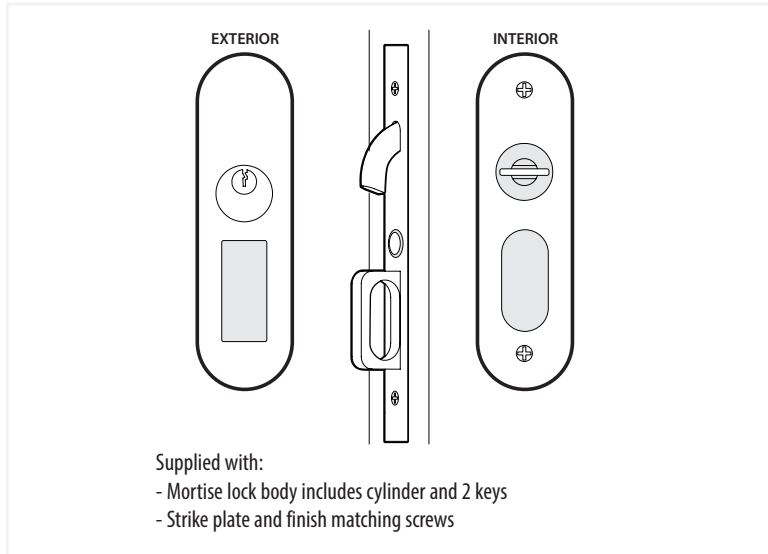

Narrow Oval Pocket Door Mortise Lock - Keyed Function

Narrow Oval Pocket Door Mortise Lock - Privacy Function

*NOTE: NOT DRAWN TO SCALE.

Narrow Oval Pocket Door Mortise Lock - Passage/Dummy Function

*NOTE: NOT DRAWN TO SCALE.

Narrow Oval Pocket Door Mortise Lock

Keyed
Pocket Door Mortise Lock

Privacy
Pocket Door Mortise Lock

Passage
Pocket Door Mortise Lock

Dummy
Pocket Door Mortise Lock

Pocket Door Mortise Lock Body