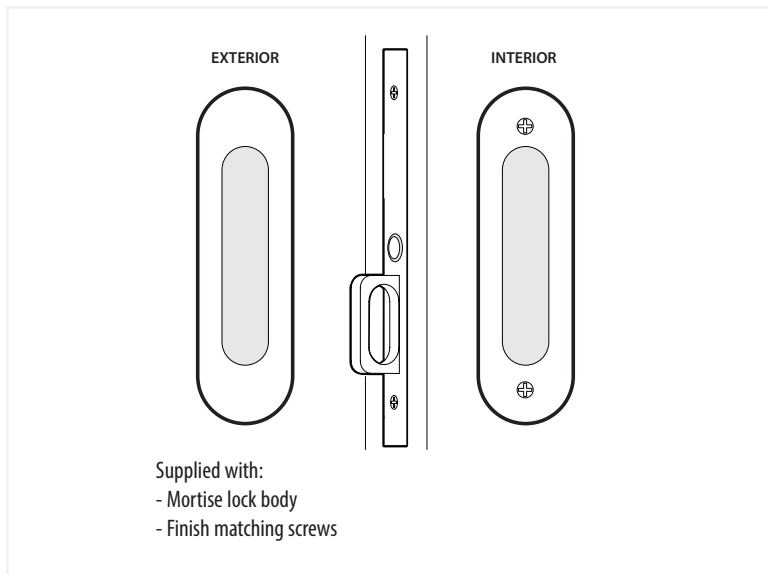

Narrow Oval Pocket Door Mortise Lock - Keyed Function

Narrow Oval Pocket Door Mortise Lock - Privacy Function

*NOTE: NOT DRAWN TO SCALE.

Narrow Oval Pocket Door Mortise Lock - Passage/Dummy Function

*NOTE: NOT DRAWN TO SCALE.

Narrow Oval Pocket Door Mortise Lock

Keyed
Pocket Door Mortise Lock

Privacy
Pocket Door Mortise Lock

Passage
Pocket Door Mortise Lock

Dummy
Pocket Door Mortise Lock

Pocket Door Mortise Lock Body