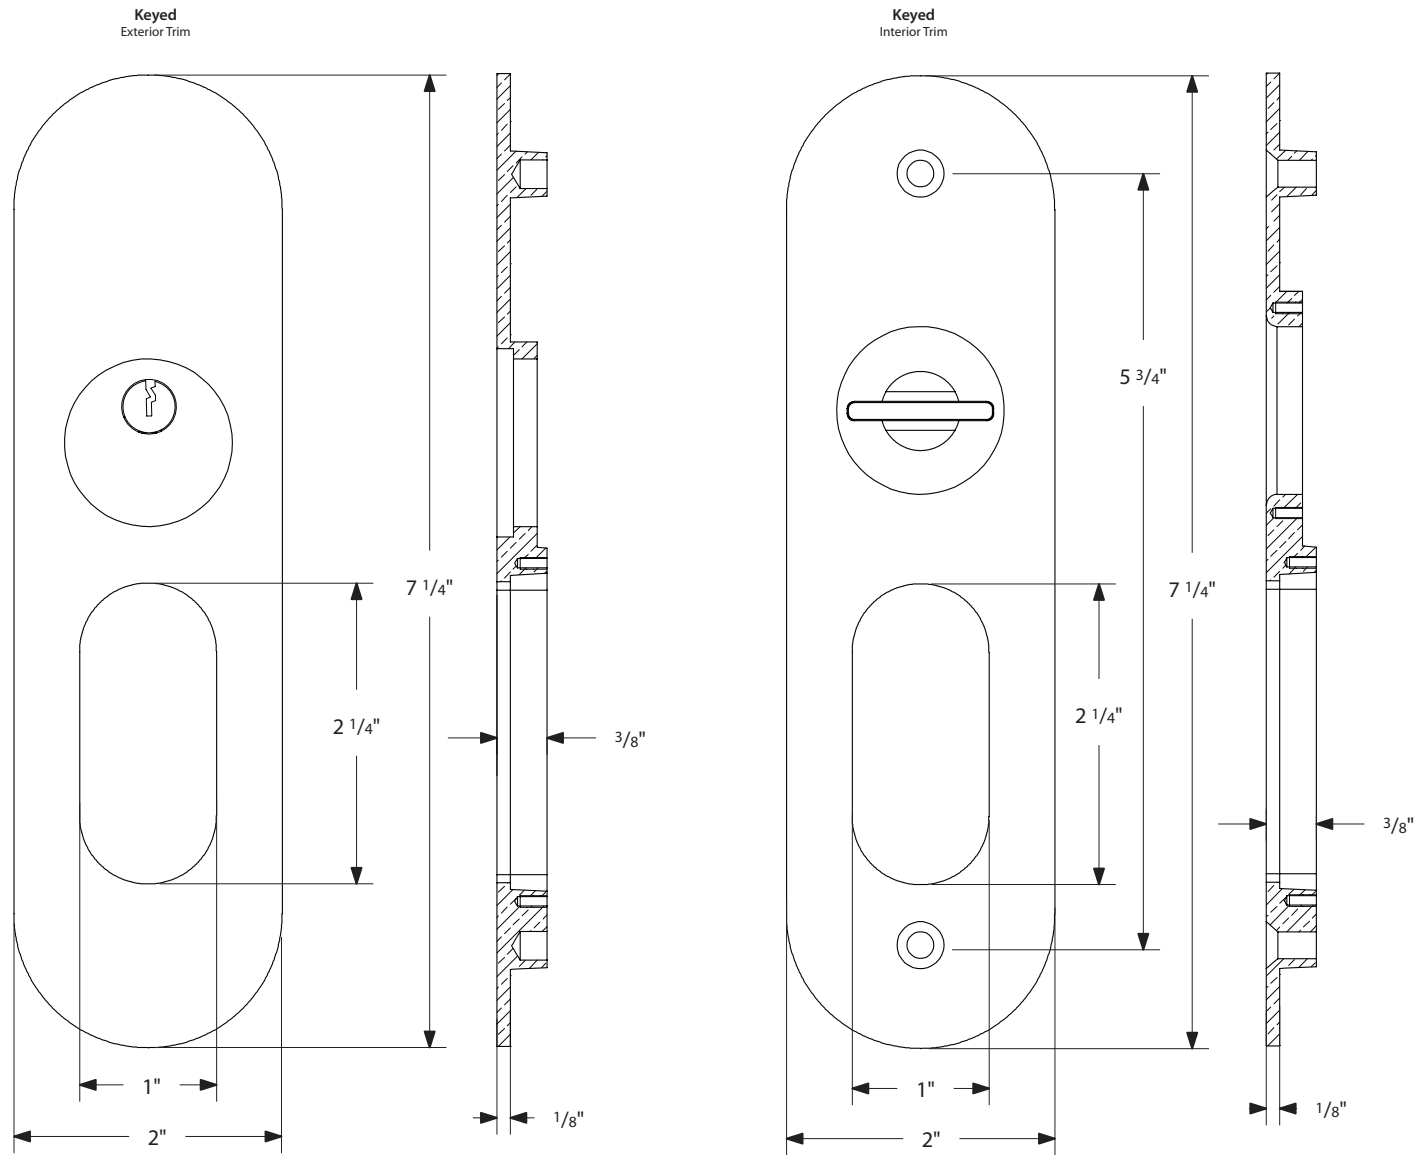

Narrow Oval Pocket Door Mortise Lock - Keyed Function

Narrow Oval Pocket Door Mortise Lock - Privacy Function

*NOTE: NOT DRAWN TO SCALE.

Narrow Oval Pocket Door Mortise Lock - Passage/Dummy Function

*NOTE: NOT DRAWN TO SCALE.

Narrow Oval Pocket Door Mortise Lock

Keyed
Pocket Door Mortise Lock

Privacy
Pocket Door Mortise Lock

Passage
Pocket Door Mortise Lock

Dummy
Pocket Door Mortise Lock

Pocket Door Mortise Lock Body