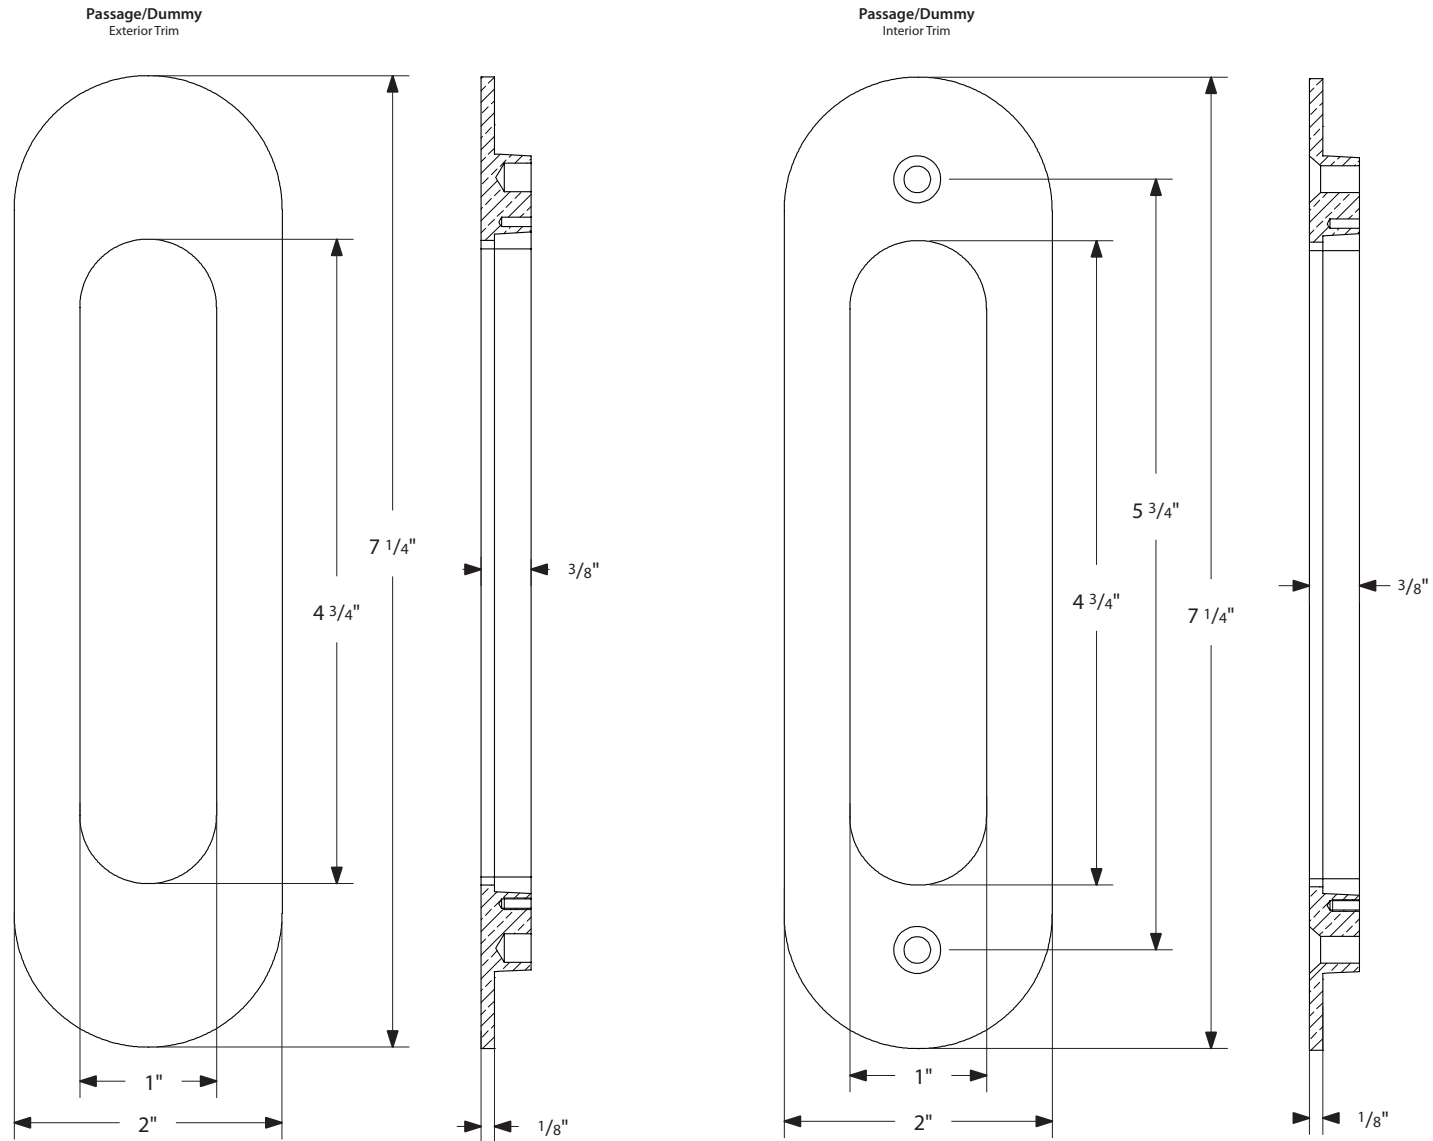

Narrow Oval Pocket Door Mortise Lock - Keyed Function

Narrow Oval Pocket Door Mortise Lock - Privacy Function

*NOTE: NOT DRAWN TO SCALE.

Narrow Oval Pocket Door Mortise Lock - Passage/Dummy Function

*NOTE: NOT DRAWN TO SCALE.

Narrow Oval Pocket Door Mortise Lock

Keyed
Pocket Door Mortise Lock

Privacy
Pocket Door Mortise Lock

Passage
Pocket Door Mortise Lock

Dummy
Pocket Door Mortise Lock

Pocket Door Mortise Lock Body