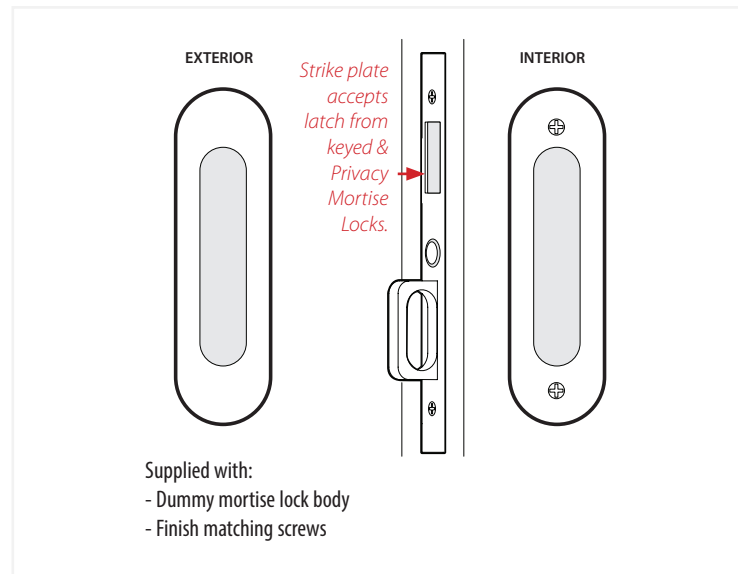

Narrow Oval Pocket Door Mortise Lock - Keyed Function

Narrow Oval Pocket Door Mortise Lock - Privacy Function

*NOTE: NOT DRAWN TO SCALE.

Narrow Oval Pocket Door Mortise Lock - Passage/Dummy Function

*NOTE: NOT DRAWN TO SCALE.

Narrow Oval Pocket Door Mortise Lock

Keyed
Pocket Door Mortise Lock

Privacy
Pocket Door Mortise Lock

Passage
Pocket Door Mortise Lock

Dummy
Pocket Door Mortise Lock

Pocket Door Mortise Lock Body