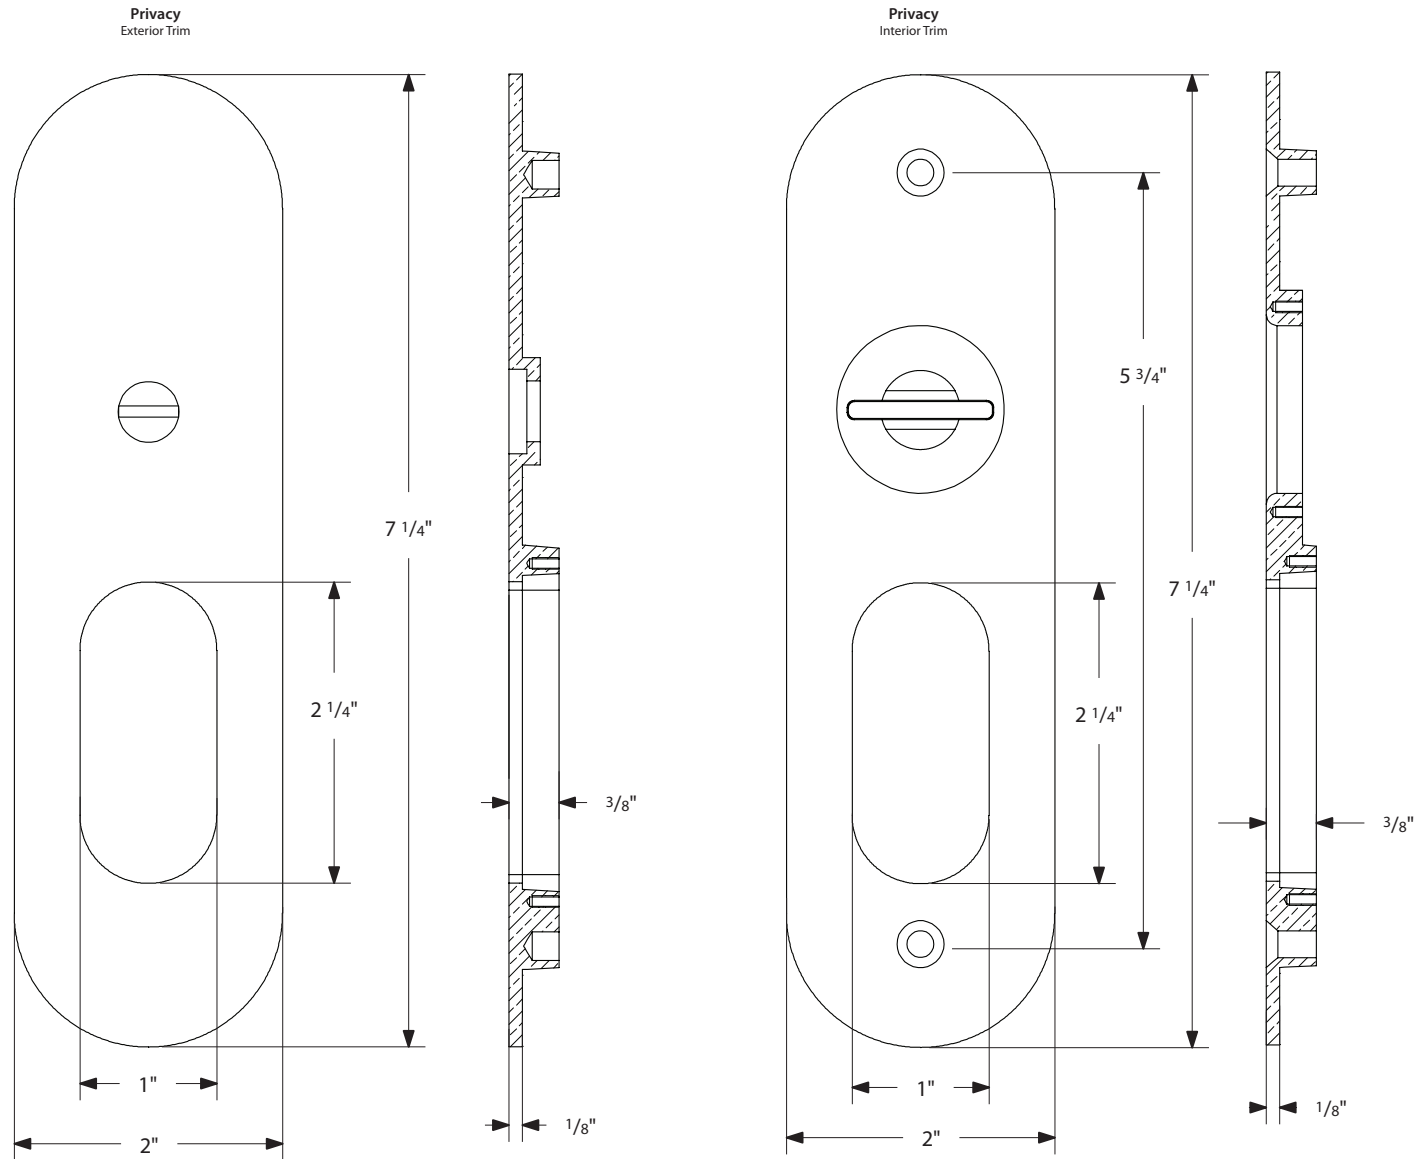

Narrow Oval Pocket Door Mortise Lock - Keyed Function

Narrow Oval Pocket Door Mortise Lock - Privacy Function

*NOTE: NOT DRAWN TO SCALE.

Narrow Oval Pocket Door Mortise Lock - Passage/Dummy Function

*NOTE: NOT DRAWN TO SCALE.

Narrow Oval Pocket Door Mortise Lock

Keyed
Pocket Door Mortise Lock

Privacy
Pocket Door Mortise Lock

Passage
Pocket Door Mortise Lock

Dummy
Pocket Door Mortise Lock

Pocket Door Mortise Lock Body