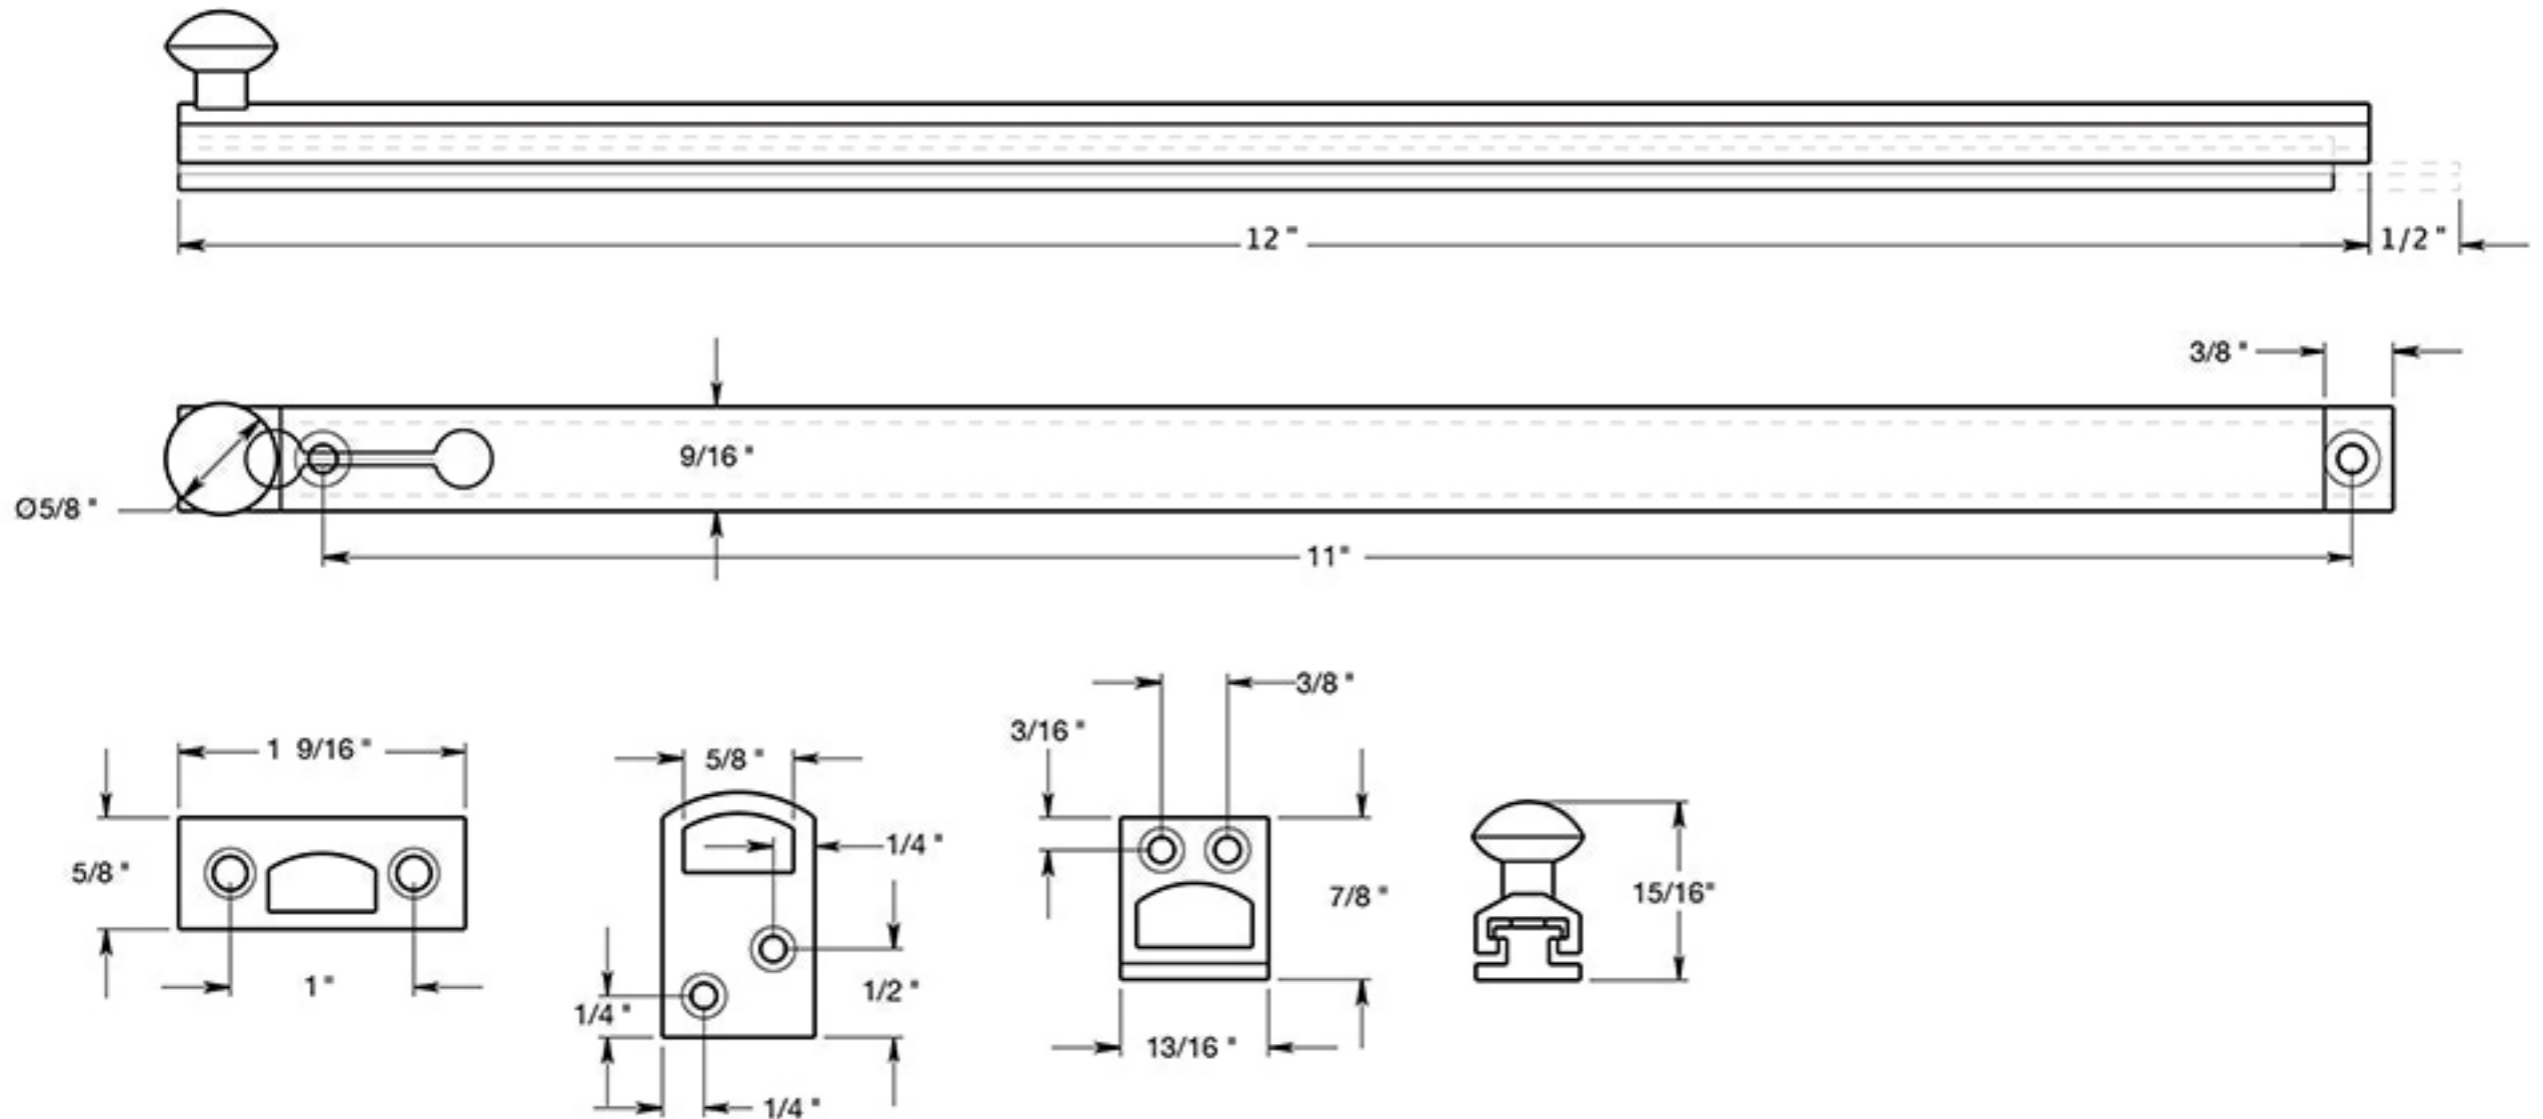

# 12SBCS

12" SURFACE BOLTS / HD / CONCEALED SCREWS / SOLID BRASS

DRAWING NOT TO SCALE

NOTE: Deltana reserves the right to constantly improve its products and is not responsible for differences between the product in-hand and the specifications contained in this drawing. We do not recommend to pre-drill holes or pre-cut woods or metals based on the drawing information if the veracity of the specifications has not been proven by the live product.